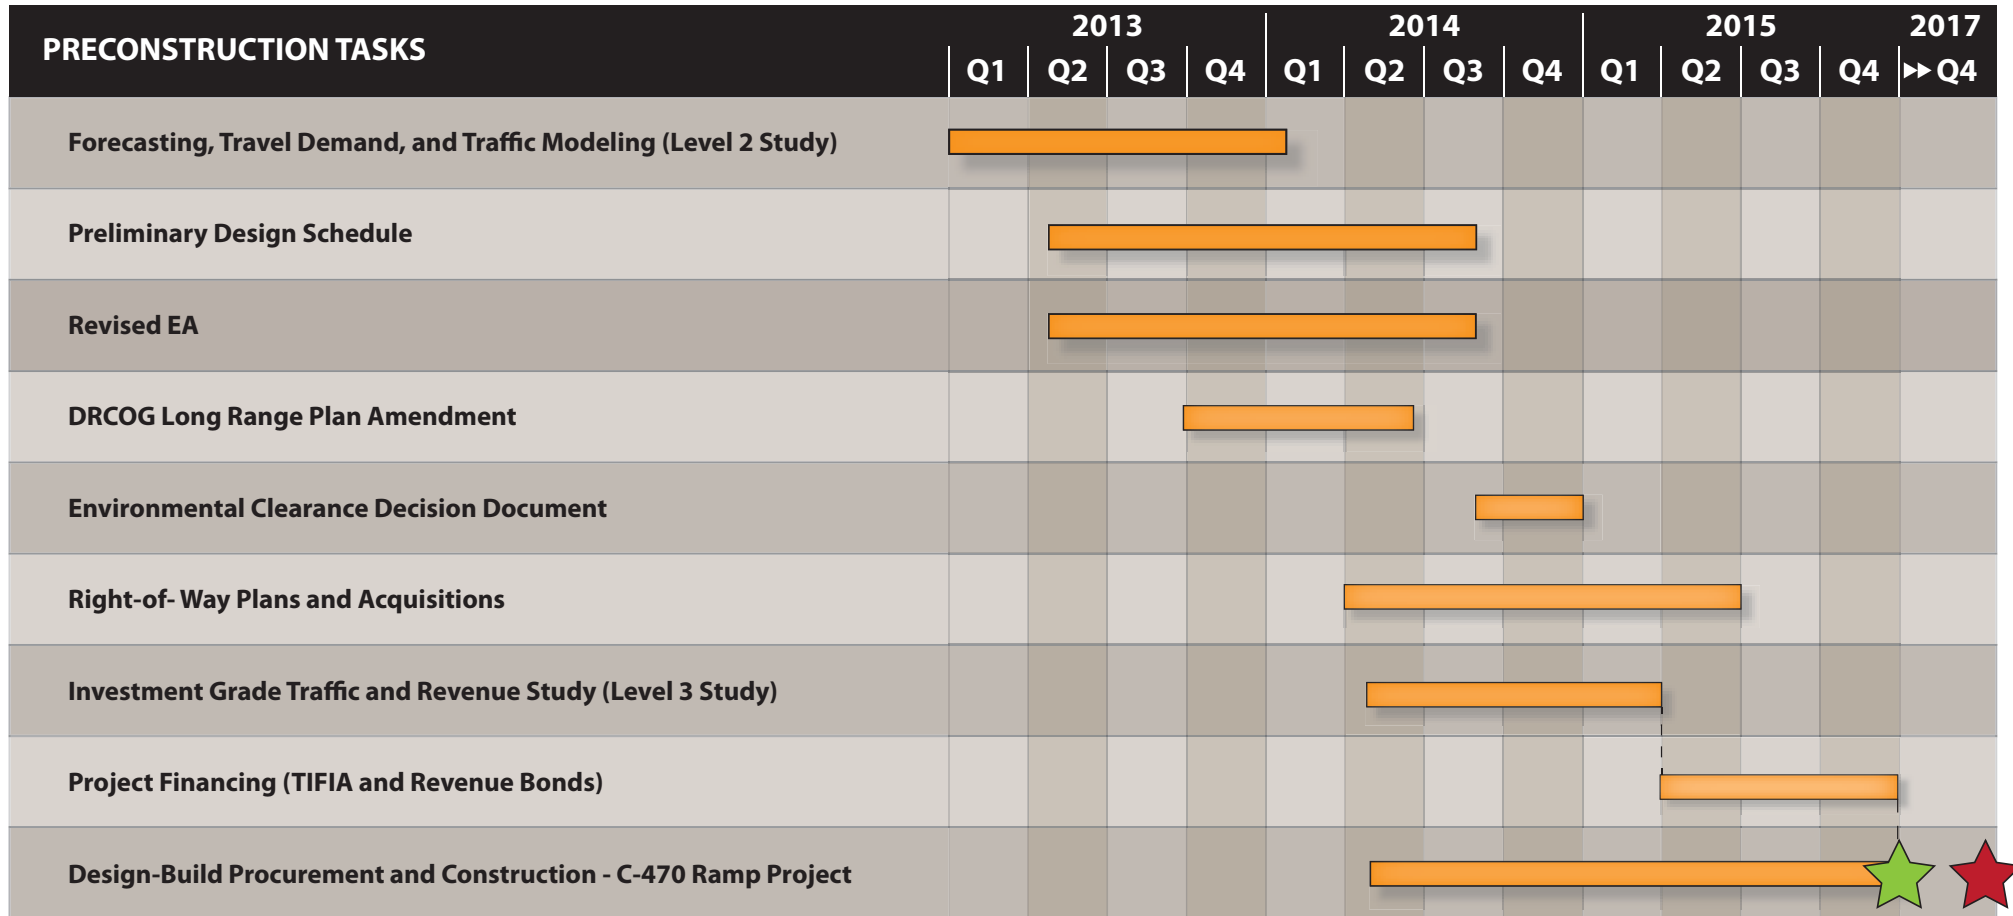

## C-470 Corridor Schedule for Segment 1 (Kipling to I-25)

Open Facility Dec. 2017

### Legend

- ★ Begin Segment 1 Construction
- ★ Complete Segment 1 Construction - Open Facility